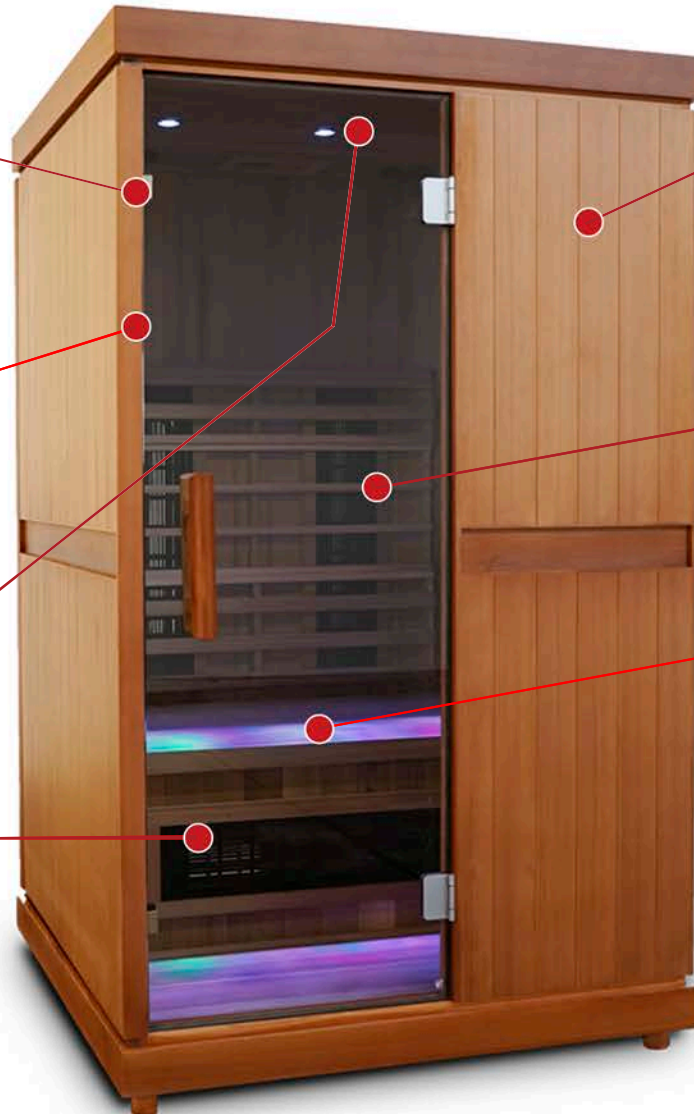

HYBRID

FULL SPECTRUM SAUNA

FINNMARK
SAUNA DESIGNS

Interior Controller

Professional touch sensitive controller with a digital display.

Bluetooth

Connect bluetooth with smart device. Zero RF when not in use.

Chromotherapy

Enjoy 12 colors plus near infrared cold light therapy.

Tempered Glass

8mm tempered glass for ultimate thermal retention.

Canadian Cedar

Only the best Western Red Canadian Cedar. Natural Antimicrobial. PEFC™ certified green.

Carbon + Spectrum™

Spectrum™ mid and far infrared coupled with carbon 360 far infrared flat panel heaters.

Ergonomic Bench

Reversible ergonomic bench for ultimate comfort.

Underwriters Laboratories
Spectrum Plus Incoloy

spectrum+
Infrared Heaters™

SPECIFICATIONS

Electrical

120v
1750 Watts
15 amps
NEMA 5-15P

Wood

Western Red Cedar
FSC™
Vertical Grain

Interior

Width: 43"
Depth: 40"
Height: 70"

Exterior

Width: 47"
Depth: 44"
Height: 78"