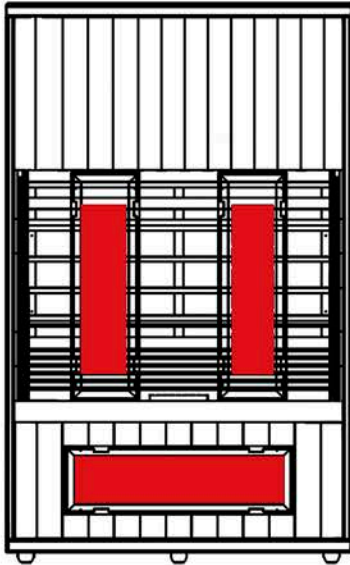

HYBRID

FULL SPECTRUM SAUNA

FINNMARK
SAUNA DESIGNS

Back Wall View

Front Wall View

Side Wall View

Side Wall View

Spectrum Plus™

UL Listed. Near and Far infrared incoloy heaters.

Rear Left: 300 Watts
Rear Right: 300 Watts
Bench: 250 Watts

Spectrum Plus™

UL Listed. Near and Far infrared incoloy heater.

Front Left: 300 Watts

Spectrum Carbon

120V
1750 Watts
15 amps
NEMA 5-15P

Wood

Western Red Cedar
FSC™
Vertical Grain

Interior

Width: 43"
Depth: 40"
Height: 70"

Exterior

Width: 47"
Depth: 44"
Height: 78"